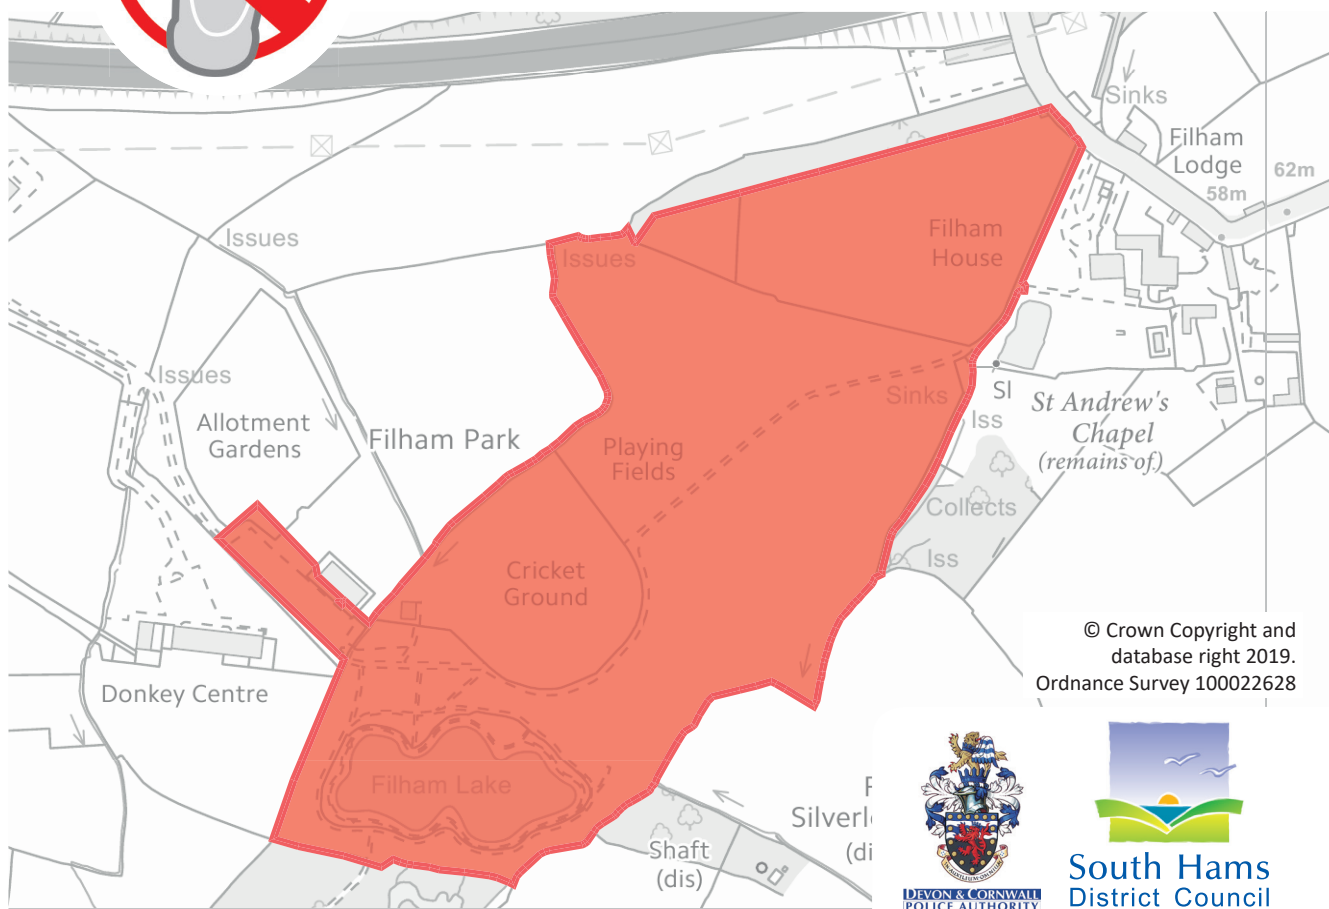

Alcohol and intoxicating substances must be surrendered on the request of a police officer or authorised officer

Local people, the police, Ivybridge Town Council and South Hams District Council are working together to keep Ivybridge safe

www.southhams.gov.uk/asb