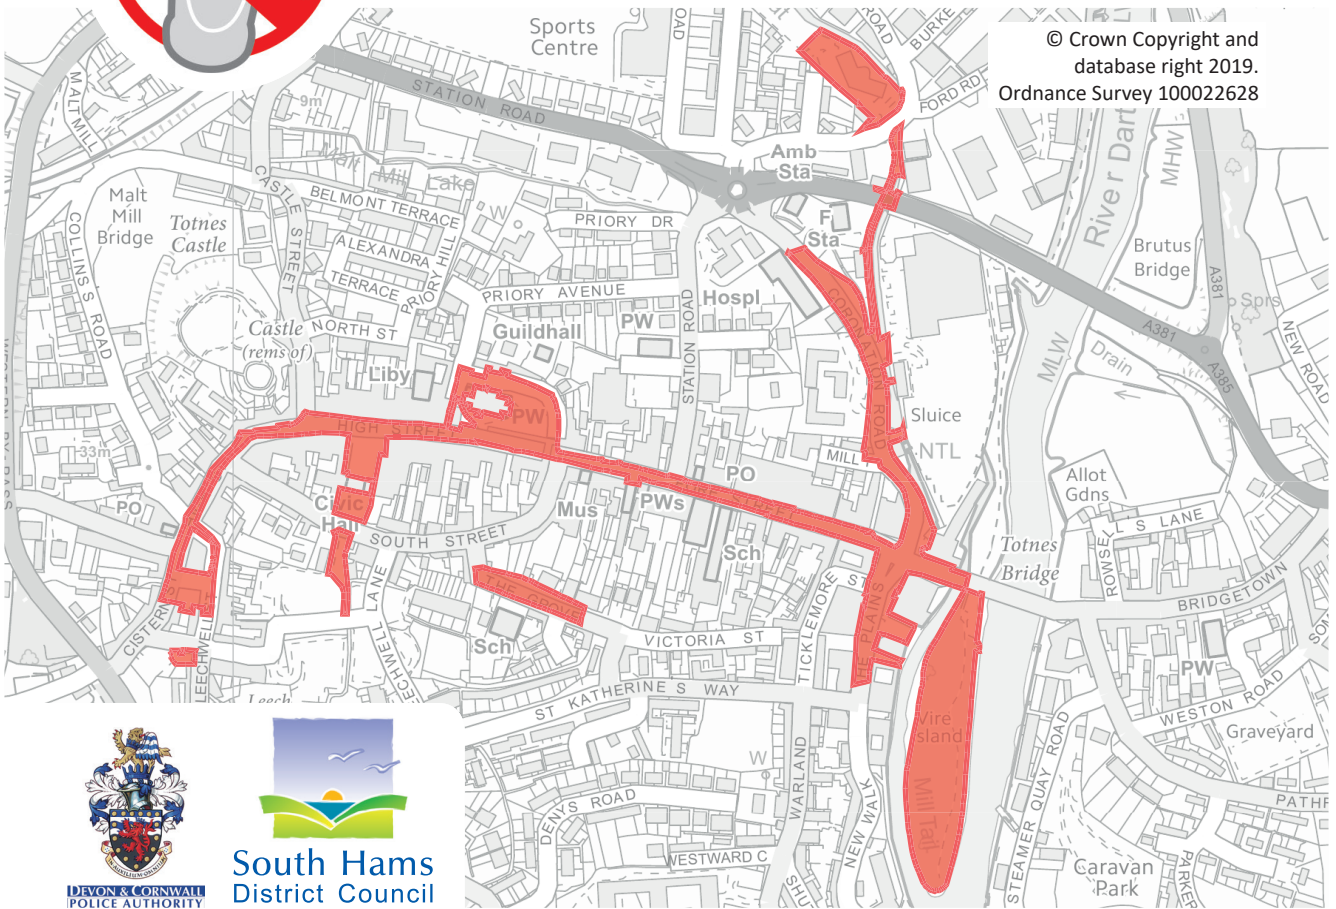

Alcohol and intoxicating substances must be surrendered on the request of a police officer or authorised officer

DEVON & CORNWALL
POLICE AUTHORITY

South Hams
District Council

Local people, the police, Totnes Town
Council and South Hams District Council
are working together to keep
Totnes safe

www.southhams.gov.uk/asb