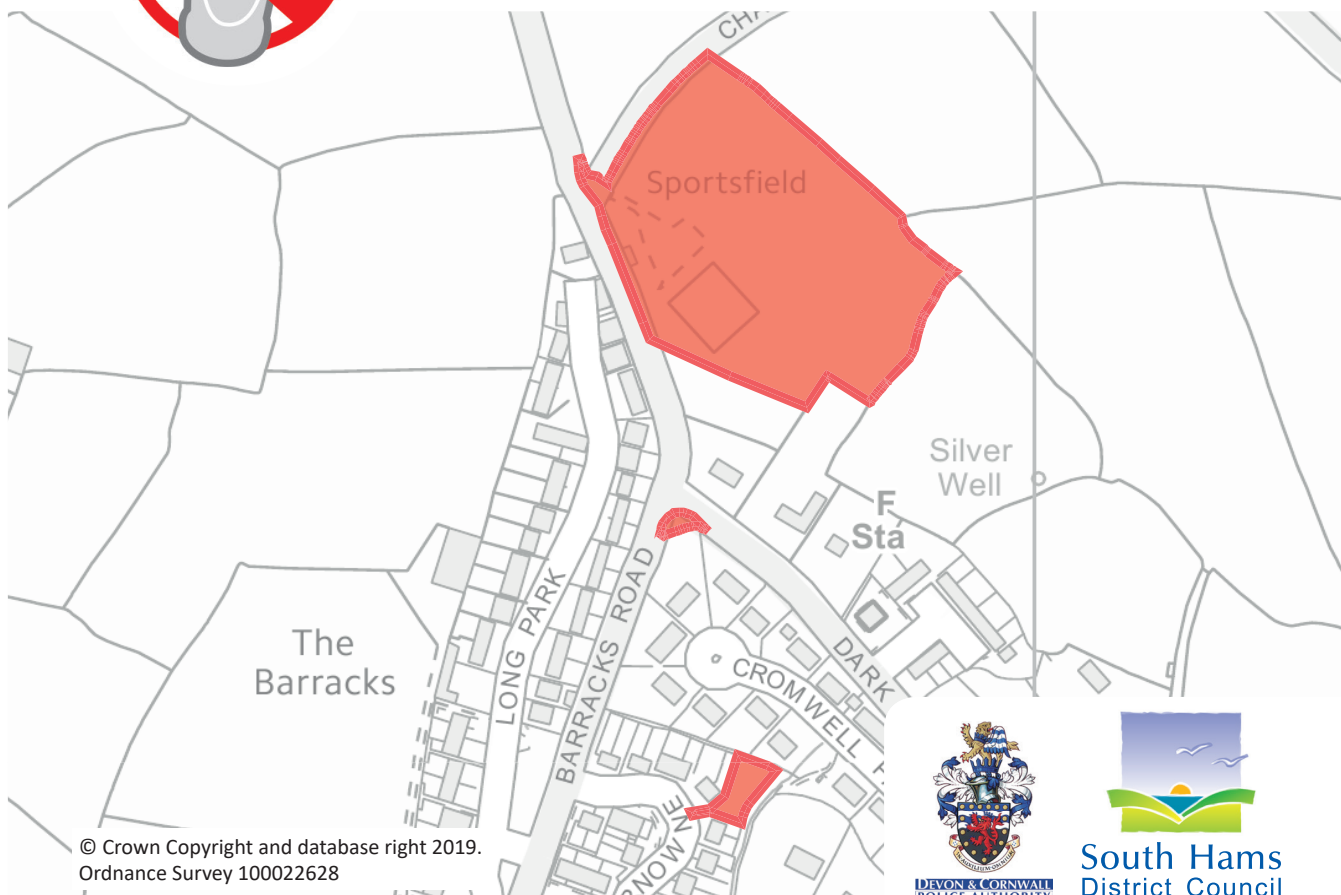

[www.southhams.gov.uk/asb](http://www.southhams.gov.uk/asb)

You are in an  
**Public Spaces  
Protection Order Area**

Failure to comply will lead to a £100 fine

Alcohol and intoxicating substances must be surrendered on the request of a police officer or authorised officer