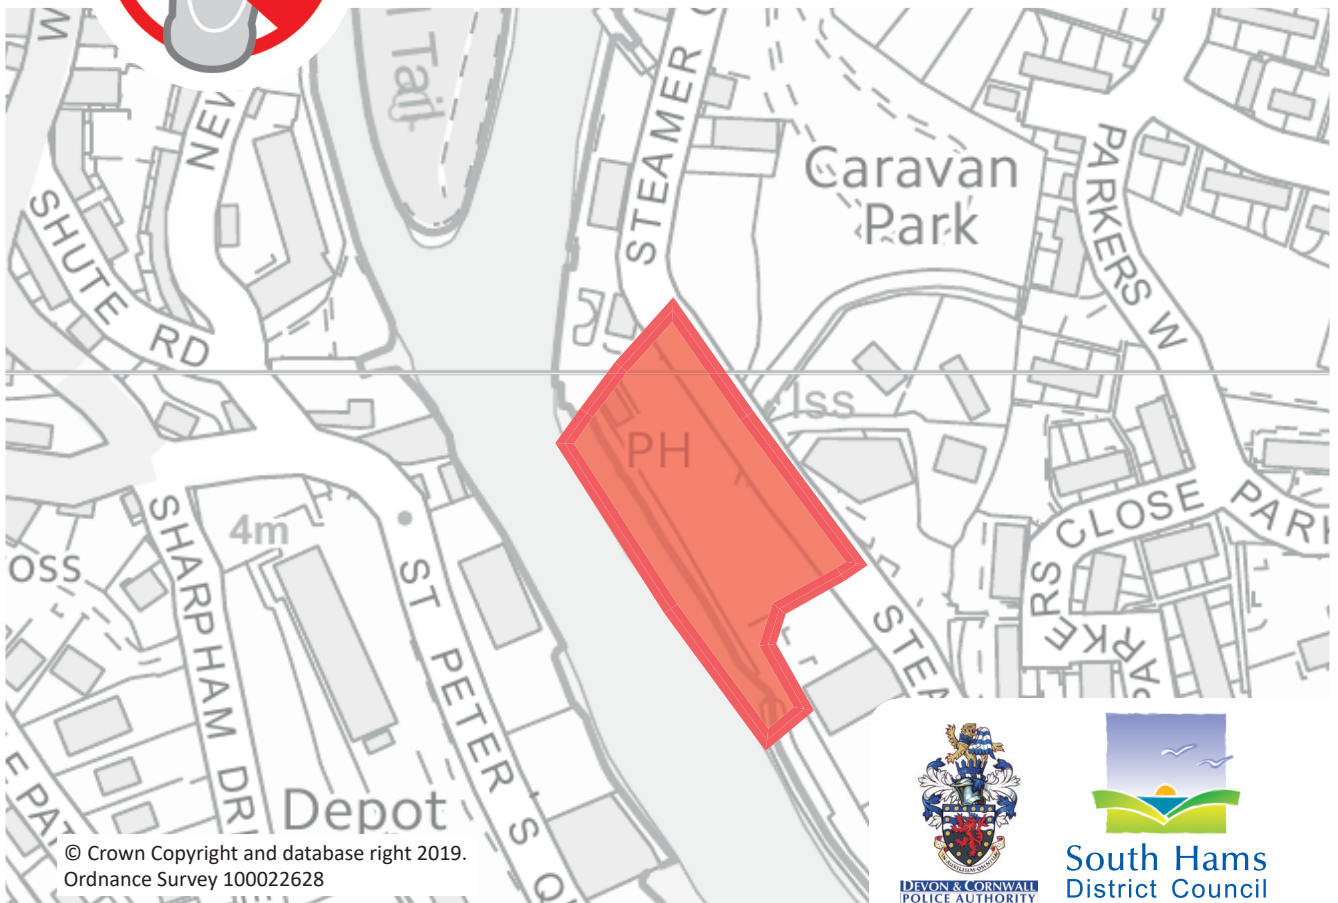

# Public Spaces Protection Order Area

Failure to comply will lead to a £100 fine

Alcohol and intoxicating substances must be surrendered on the request of a police officer or authorised officer

© Crown Copyright and database right 2019.  
Ordnance Survey 100022628