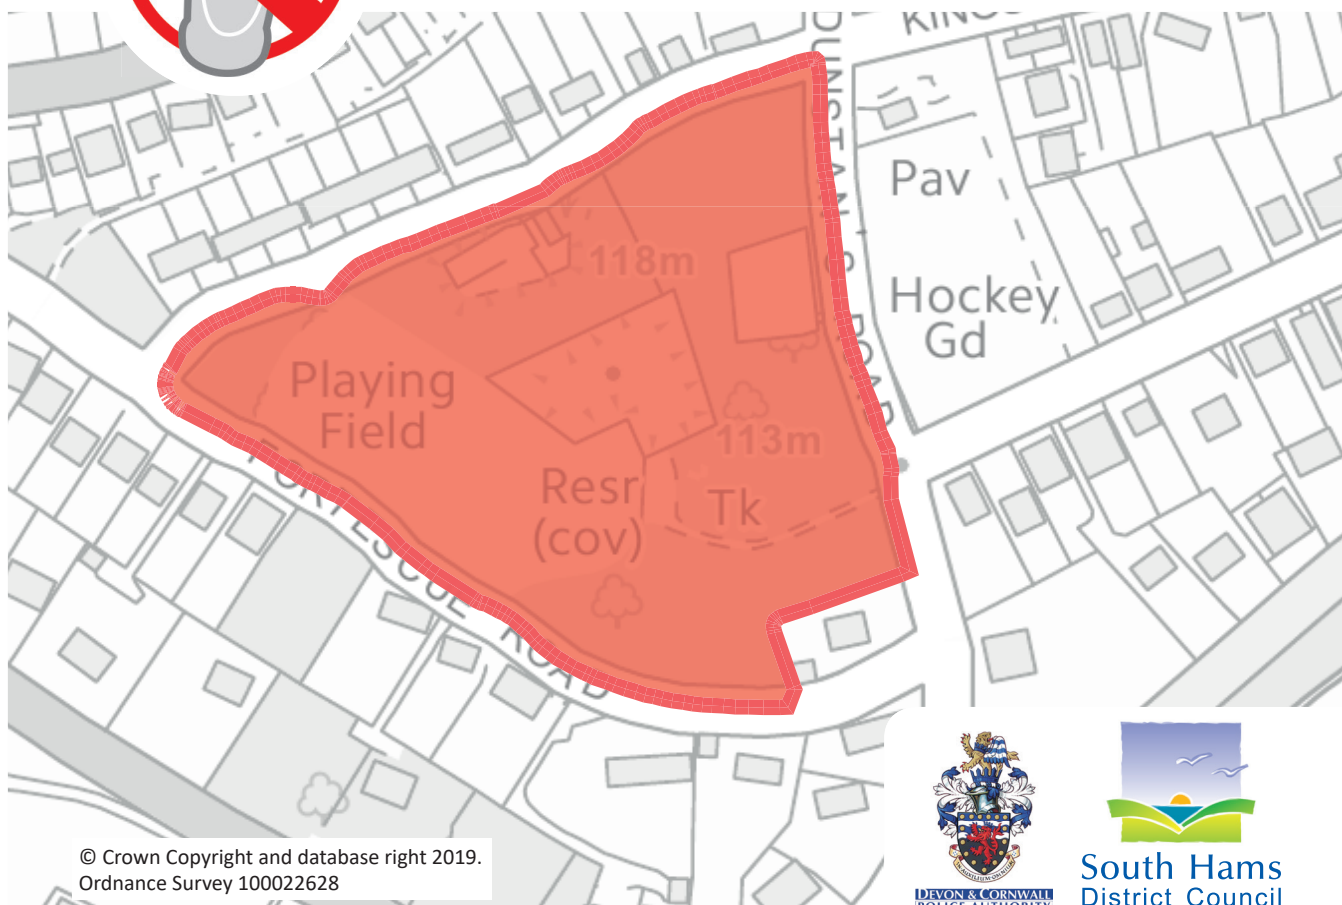

# Public Spaces Protection Order Area

Failure to comply will lead to a £100 fine

Alcohol and intoxicating substances must be surrendered on the request of a police officer or authorised officer

DEVON & CORNWALL  
POLICE AUTHORITY