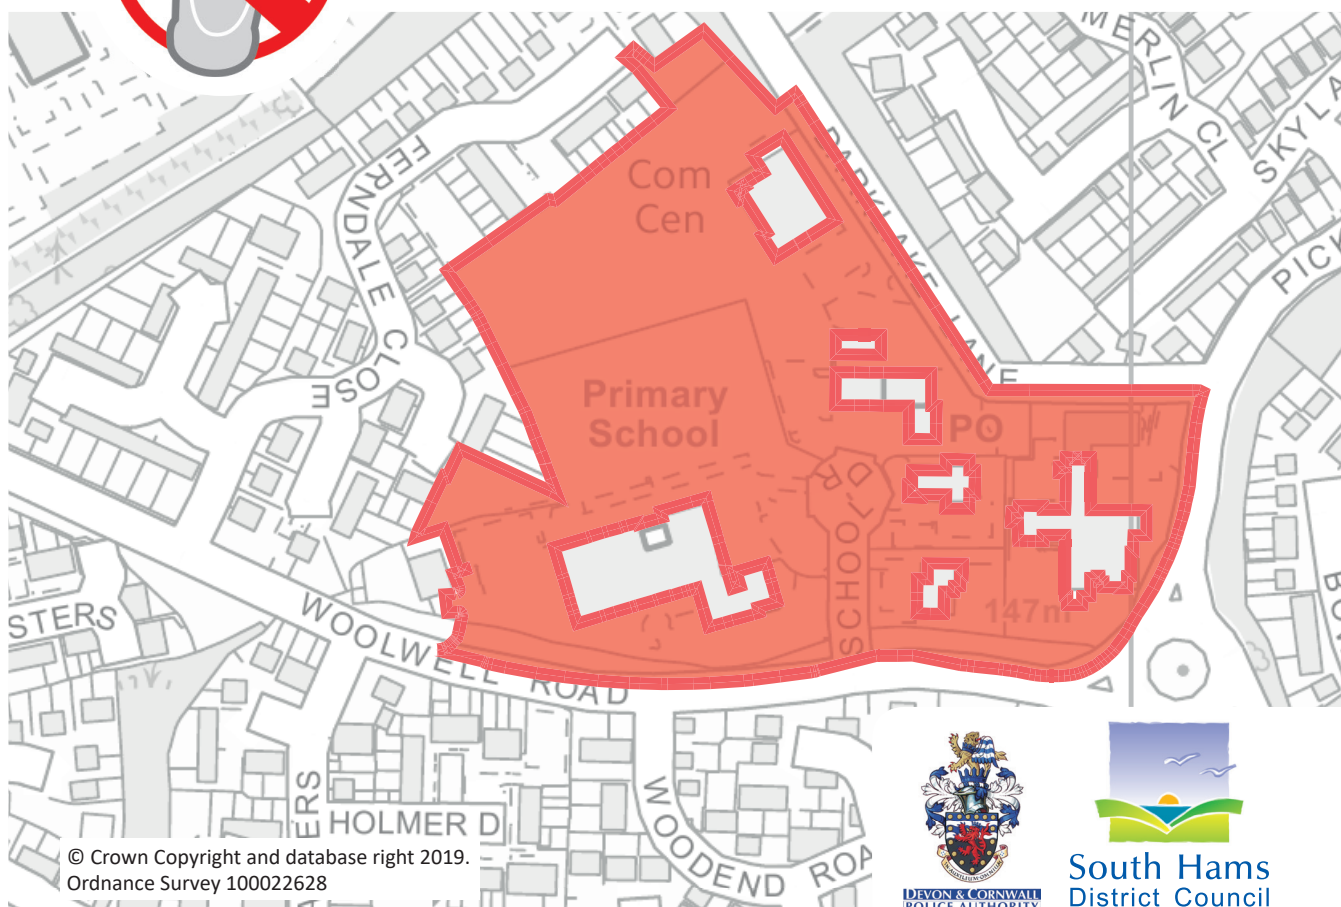

Alcohol and intoxicating substances must be surrendered on the request of a police officer or authorised officer

South Hams
District Council

Local people, the police, Bickleigh Parish
Council and South Hams District Council
are working together to keep
Woolwell safe

www.southhams.gov.uk/asb