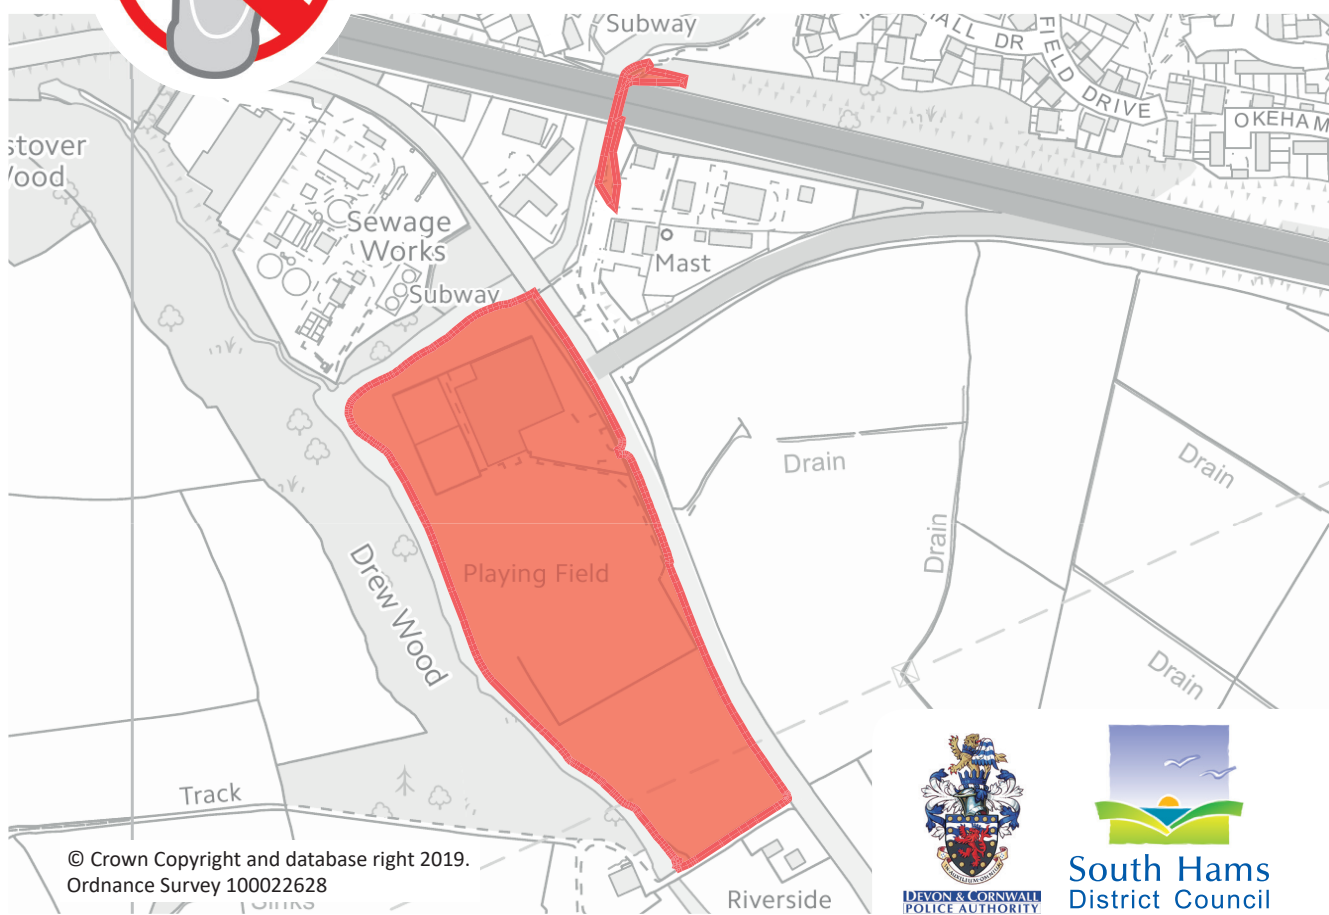

Alcohol and intoxicating substances must be surrendered on the request of a police officer or authorised officer

© Crown Copyright and database right 2019.
Ordnance Survey 100022628

Local people, the police, Ivybridge Town
Council and South Hams District Council
are working together to keep
Ivybridge safe

www.southhams.gov.uk/asb