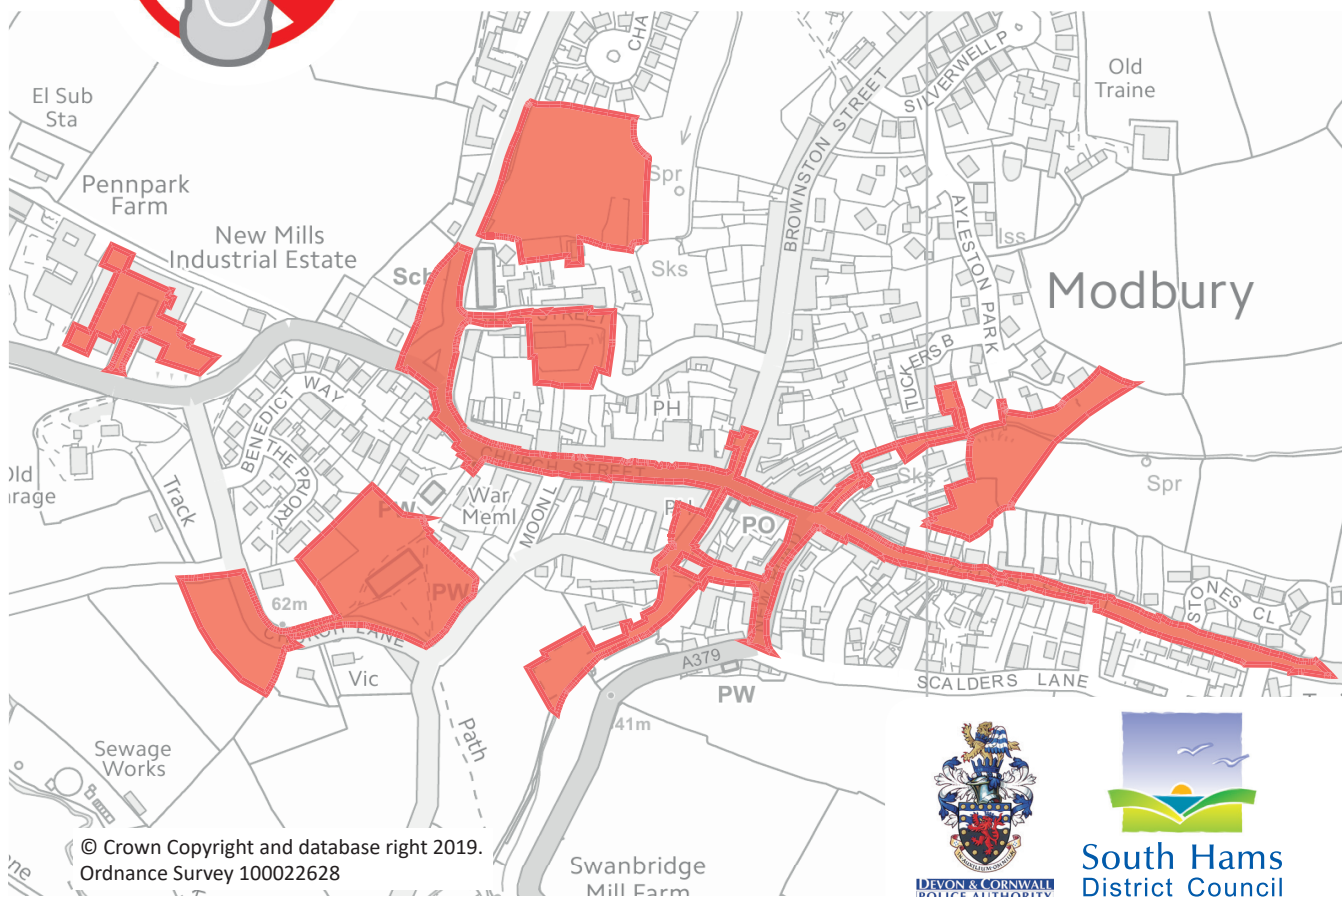

© Crown Copyright and database right 2019.  
Ordnance Survey 100022628

DEVON & CORNWALL  
POLICE AUTHORITY

South Hams  
District Council

Local people, the police, Modbury Town  
Council and South Hams District Council  
are working together to keep  
**Modbury safe**